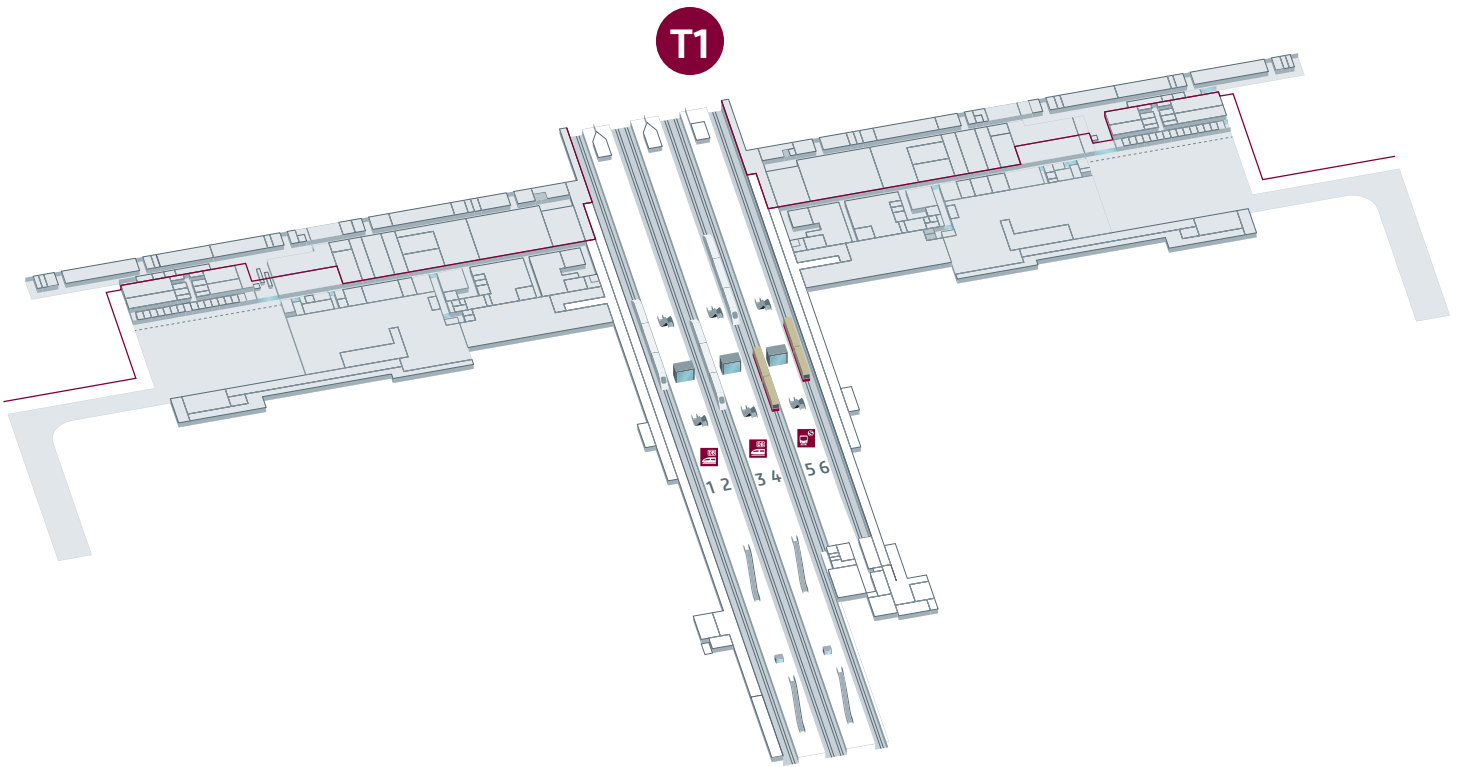

Berlin Brandenburg Airport Terminal 1 and 2 – Level E0Z

- Departure/Arrival
- Operational Areas
- Public Area
- Airline Service Counter
- Passport Control
- Walk-Through Detector Security Check
- Toilets

Berlin Brandenburg Airport Terminal 1 and 2 – Level E0

- | | |
|-------------------|-----------------------|
| Departure/Arrival | Money Exchange Office |
| Operational Areas | Passenger Information |
| Public Area | Passport Control |
| Baggage Carousel | Pharmacy |
| Baggage Tracing | Security |
| Bulky Luggage | Shopping |
| Car Rental Centre | Snack Bar |
| Customs | Toilets |
| Lounge | Tourist Information |
| Mobility Service | |

Berlin Brandenburg Airport Terminal 1 and 2 – Level U1

-  Departure/Arrival
-  Operational Areas
-  Public Area
-  Bank
-  Car Rental Centre
-  Deutsche Bahn
-  Hairdresser
-  Lost and Found
-  Shopping
-  Snack Bar
-  Toilets

Berlin Brandenburg Airport Terminal 1 and 2 – Level U2

- Departure/Arrival
- Operational Areas
- Public Area
- Delivery Bay
- Suburban Railway Station
- Train Station