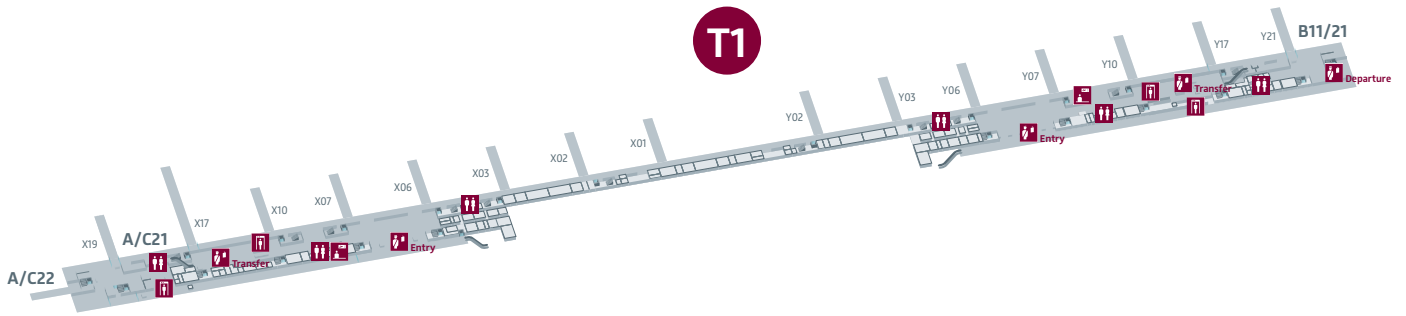

Berlin Brandenburg Airport

Terminal 1 and 2 – Levels E4, E3 and E2

Level E4

Level E3

Level E2

-  Departure/Arrival
-  Operational Areas
-  Public Area
-  Airline Service Counter
-  Passenger Information
-  Money Exchange Office
-  Passport Control
-  Police
-  Smoking Area
-  Room of Silence
-  Shopping
-  Walk-Through Detector Security Check
-  Snack Bar
-  Toilets
-  Customs

Berlin Brandenburg Airport Terminal 1 and 2 – Level E1

- | | | | |
|--|-------------------------|--|--------------------------------------|
| | Departure/Arrival | | Smoking Area |
| | Operational Areas | | Room of Silence |
| | Public Area | | Shopping |
| | Airline Service Counter | | Walk-Through Detector Security Check |
| | Pharmacy | | Play Area |
| | Passenger Information | | Snack Bar |
| | ATM | | Bulky Luggage |
| | Money Exchange Office | | Tax Refund |
| | Lounge | | Toilets |
| | Passport Control | | Mobility Service |
| | Police | | Customs |

Berlin Brandenburg Airport Terminal 1 and 2 – Level E0Z

- Departure/Arrival
- Operational Areas
- Public Area
- Airline Service Counter
- Passport Control
- Walk-Through Detector Security Check
- Toilets

Berlin Brandenburg Airport Terminal 1 and 2 – Level U1

-  Departure/Arrival
-  Operational Areas
-  Public Area
-  Bank
-  Car Rental Centre
-  Deutsche Bahn
-  Hairdresser
-  Lost and Found
-  Shopping
-  Snack Bar
-  Toilets