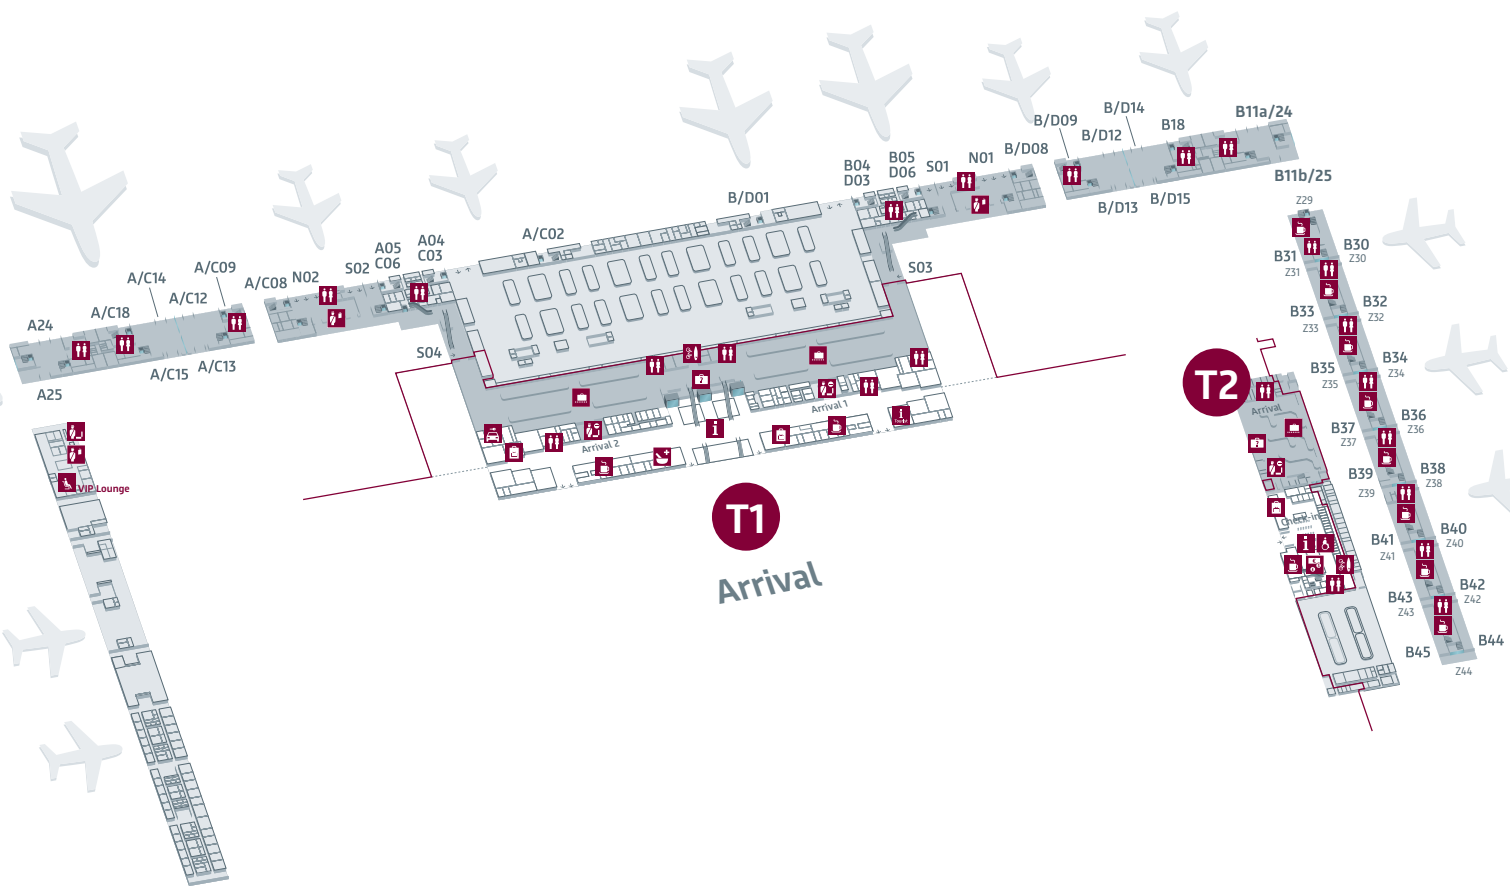

Berlin Brandenburg Airport Terminal 1 and 2 – Level E0

Departure/Arrival	Money Exchange Office
Operational Areas	Passenger Information
Public Area	Passport Control
Baggage Carousel	Pharmacy
Baggage Tracing	Security
Bulky Luggage	Shopping
Car Rental Centre	Snack Bar
Customs	Toilets
Lounge	Tourist Information
Mobility Service