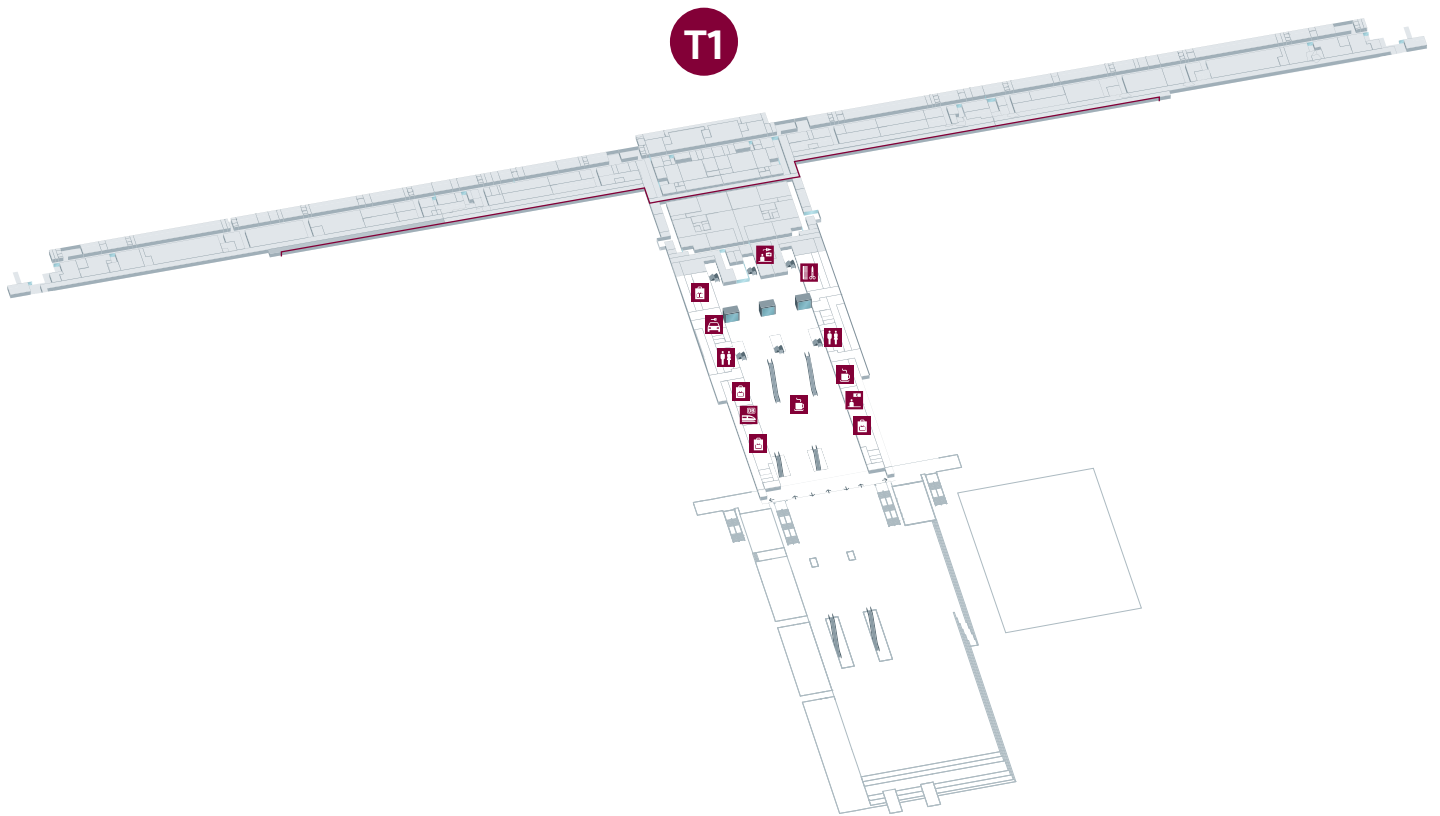

Berlin Brandenburg Airport Terminal 1 and 2 – Level U1

- Departure/Arrival
- Operational Areas
- Public Area
- Bank
- Car Rental Centre
- Deutsche Bahn
- Hairdresser
- Lost and Found
- Shopping
- Snack Bar
- Toilets