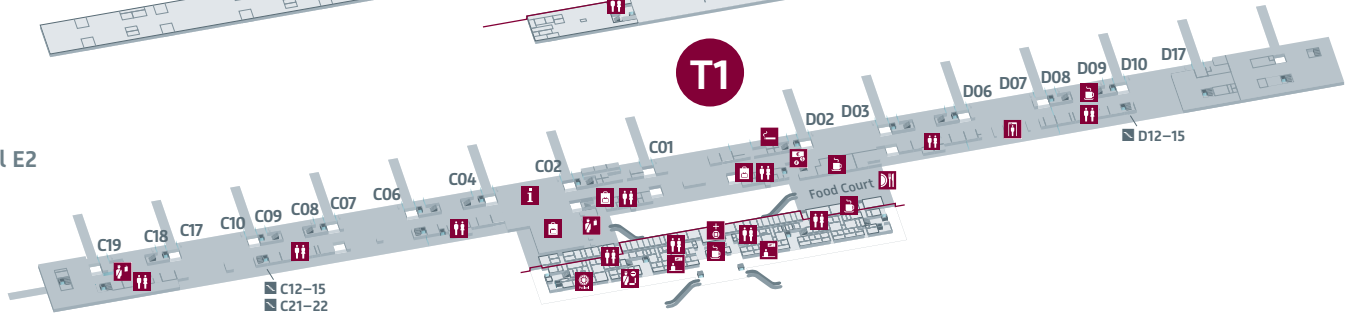

Berlin Brandenburg Airport

Terminal 1 and 2 – Levels E4, E3 and E2

Level E4

Level E3

Level E2

-  Departure/Arrival
-  Operational Areas
-  Public Area
-  Airline Service Counter
-  Passenger Information
-  Money Exchange Office
-  Passport Control
-  Police
-  Smoking Area
-  Room of Silence
-  Shopping
-  Walk-Through Detector Security Check
-  Snack Bar
-  Toilets
-  Customs

Berlin Brandenburg Airport Terminal 1 and 2 – Level E1

- | | | | |
|--|-------------------------|--|--------------------------------------|
| | Departure/Arrival | | Smoking Area |
| | Operational Areas | | Room of Silence |
| | Public Area | | Shopping |
| | Airline Service Counter | | Walk-Through Detector Security Check |
| | Pharmacy | | Play Area |
| | Passenger Information | | Snack Bar |
| | ATM | | Bulky Luggage |
| | Money Exchange Office | | Tax Refund |
| | Lounge | | Toilets |
| | Passport Control | | Mobility Service |
| | Police | | Customs |

Berlin Brandenburg Airport Terminal 1 and 2 – Level E0Z

- Departure/Arrival
- Operational Areas
- Public Area
- Airline Service Counter
- Passport Control
- Walk-Through Detector Security Check
- Toilets

Berlin Brandenburg Airport Terminal 1 and 2 – Level U1

-  Departure/Arrival
-  Operational Areas
-  Public Area
-  Bank
-  Car Rental Centre
-  Deutsche Bahn
-  Hairdresser
-  Lost and Found
-  Shopping
-  Snack Bar
-  Toilets