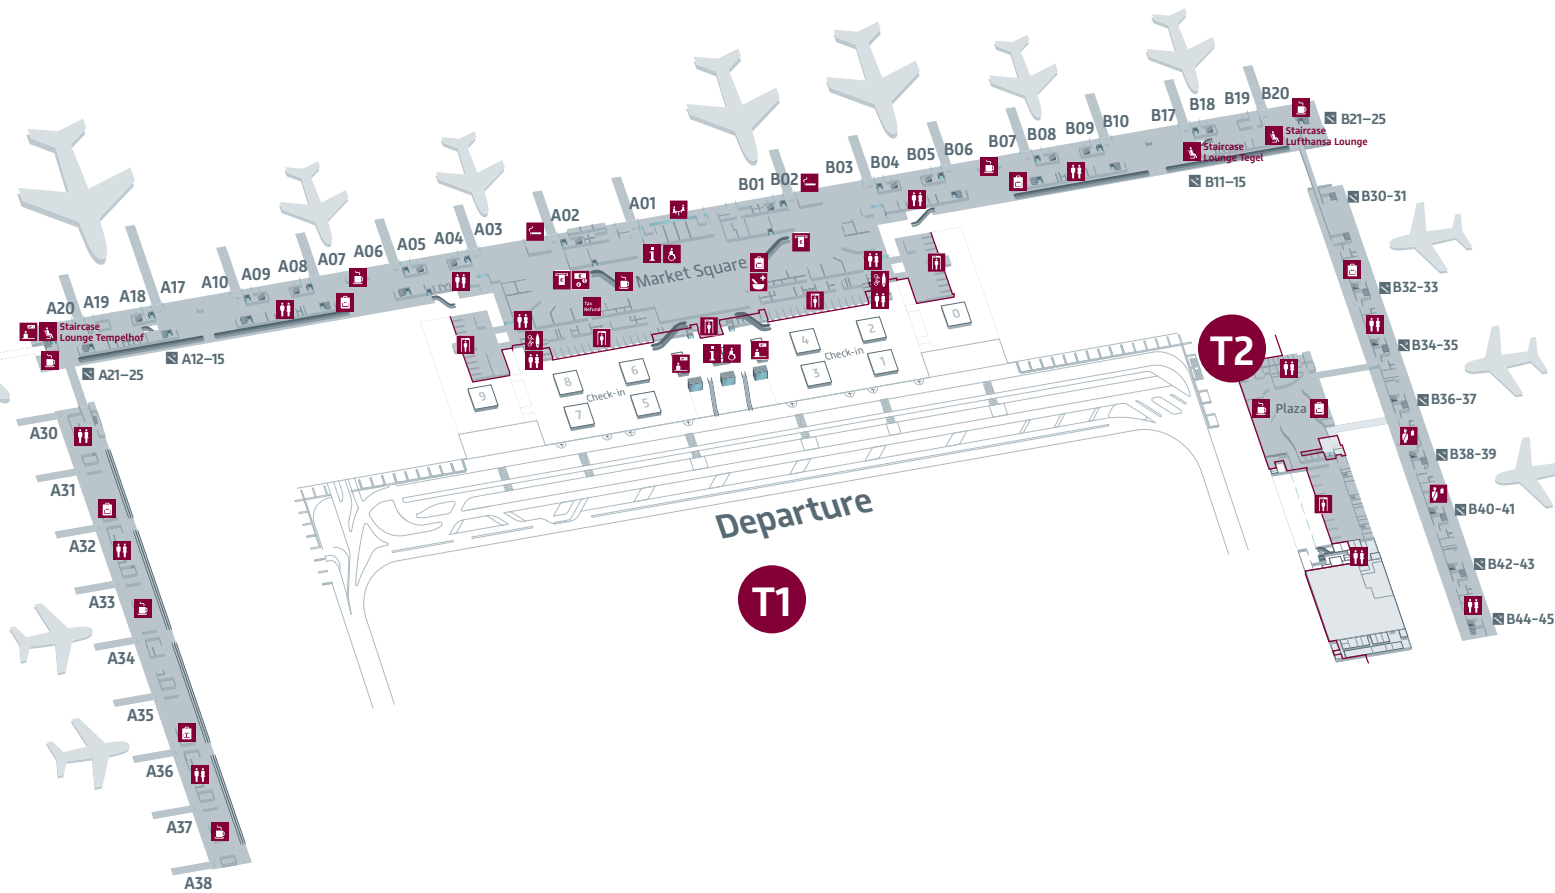

Berlin Brandenburg Airport

Terminal 1 and 2 – Levels E4, E3 and E2

Level E4

Level E3

Level E2

-  Departure/Arrival
-  Operational Areas
-  Public Area
-  Airline Service Counter
-  Passenger Information
-  Money Exchange Office
-  Passport Control
-  Police
-  Smoking Area
-  Room of Silence
-  Shopping
-  Walk-Through Detector Security Check
-  Snack Bar
-  Toilets
-  Customs

Berlin Brandenburg Airport Terminal 1 and 2 – Level E1

- | | | | |
|--|-------------------------|--|--------------------------------------|
| | Departure/Arrival | | Smoking Area |
| | Operational Areas | | Room of Silence |
| | Public Area | | Shopping |
| | Airline Service Counter | | Walk-Through Detector Security Check |
| | Pharmacy | | Play Area |
| | Passenger Information | | Snack Bar |
| | ATM | | Bulky Luggage |
| | Money Exchange Office | | Tax Refund |
| | Lounge | | Toilets |
| | Passport Control | | Mobility Service |
| | Police | | Customs |

Berlin Brandenburg Airport Terminal 1 and 2 – Level E0Z

- Departure/Arrival
- Operational Areas
- Public Area
- Airline Service Counter
- Passport Control
- Walk-Through Detector Security Check
- Toilets

Berlin Brandenburg Airport Terminal 1 and 2 – Level U1

-  Departure/Arrival
-  Operational Areas
-  Public Area
-  Bank
-  Car Rental Centre
-  Deutsche Bahn
-  Hairdresser
-  Lost and Found
-  Shopping
-  Snack Bar
-  Toilets